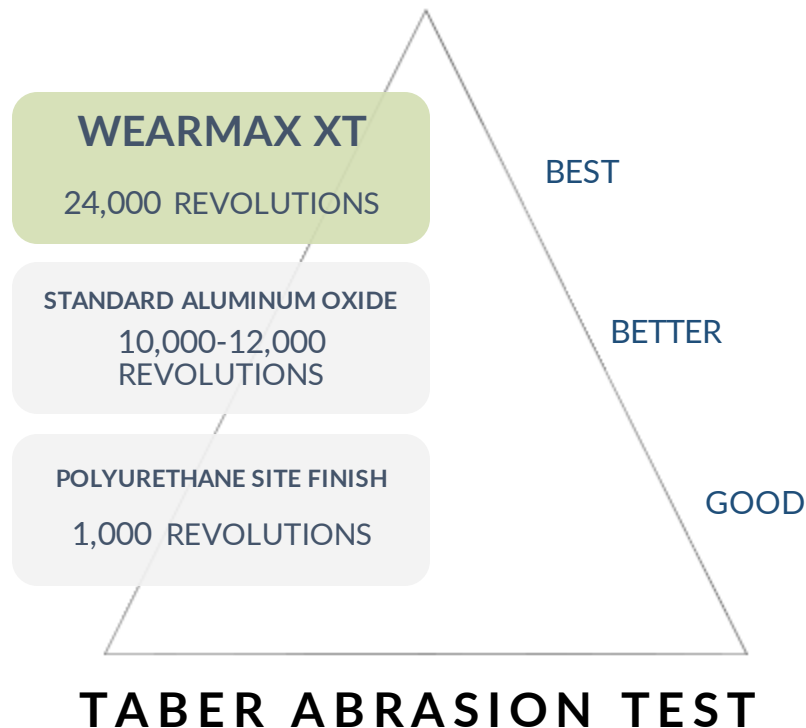

- WEAR

Walking patterns are invisible, and gloss maintains luster over time

- SCUFFS

Normal daily grit and grime damage is prevented

- FADING

UV inhibitors in the top coat work together to reduce the natural effects of the sun

WearMax XT is made with the highest grade of Aluminum Oxide and is two times more abrasion resistant than standard Aluminum Oxide

Featuring : Biscayne

Golden brown and reddish, natural tones are complemented by a light brown wood grain texture establishing a mesmerizing surface. Modern, contemporary and rustic interiors are sure to improve the elegance of any interior.