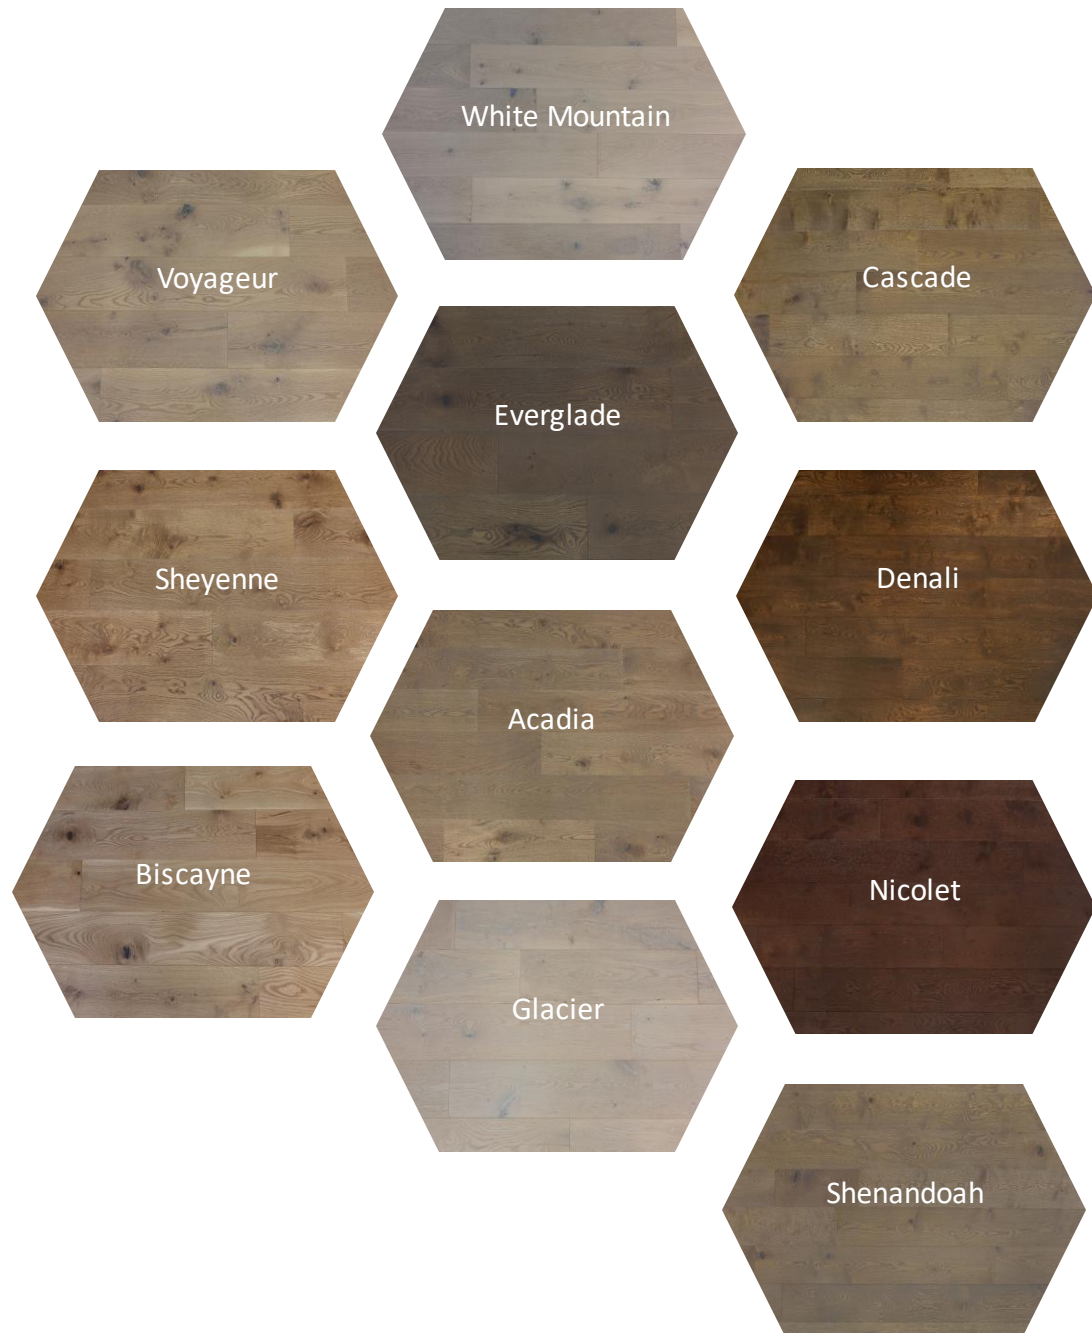

Woodland Treasures

- **Top Layer:** 4mm
- **Cut:** Sawn Face
- **Surface Texture:** Wire-brushed Low Gloss 5%
- **Finish:** WearMax XT
- **Species:** White Oak
- **Veneer Grade :** ABC
- **Core:** Multi Ply Birch Core
- **Thickness:** 5/8"
- **Width :** 7.5"
- **Length :** 95.5" Random Length 60%
- **Carton:** 24 sq. ft. 50 lbs.
- **Pallet:** 960 sq. ft. 2,000 lbs.

- Limited Lifetime Warranty
- Made in the USA
- Profile: Tongue & Groove

Installation:

Above Grade	✓	Glue	✓
At Grade	✓	Float	✓
Below Grade	✓	Staple	✓

*Approved For Install Over Hydronic Radiant Heat